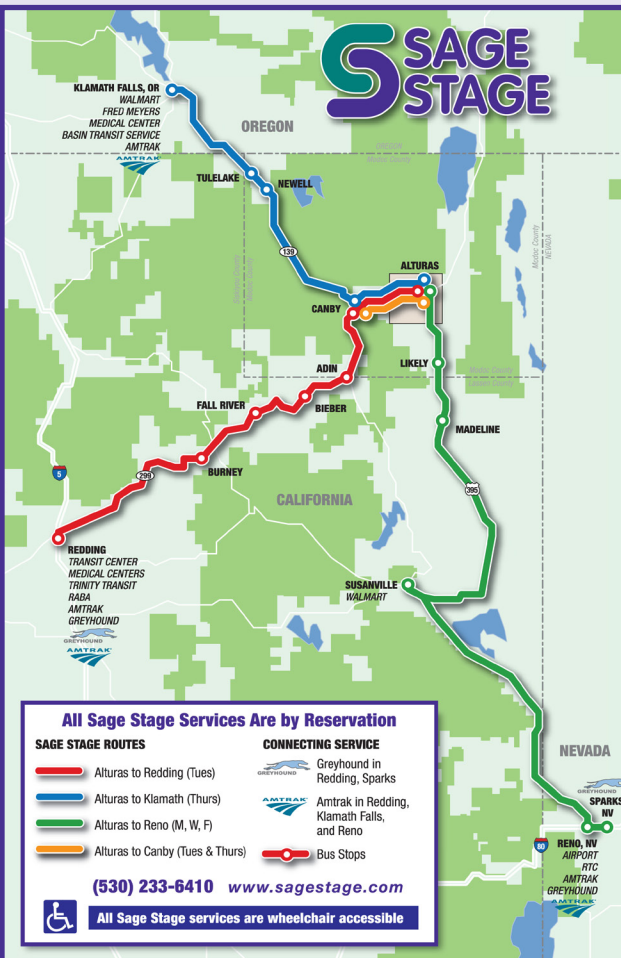

We connect Modoc County with Reno, Plumas, Redding and Klamath Falls!

Sage Stage
intercity routes
provide service
from Alturas with
direct service to:

- **Reno:**
Airport, Amtrak,
Downtown Reno
- **Plumas:**
Passengers can transfer at
Hallelujah Junction onto
Plumas Transit Bus and
travel to Portola, Quincy,
Lake Almanor, etc.
- **Redding:**
Medical Centers,
Amtrak, Greyhound,
Mt. Shasta Mall
- **Klamath Falls:**
Shopping, Medical
Offices, Amtrak

Local Bus Service Within 10 Miles of Alturas

Within the Alturas area, the local bus will pick you up at your home and take you to any destination within the service area.

Give us a call today to schedule your ride!