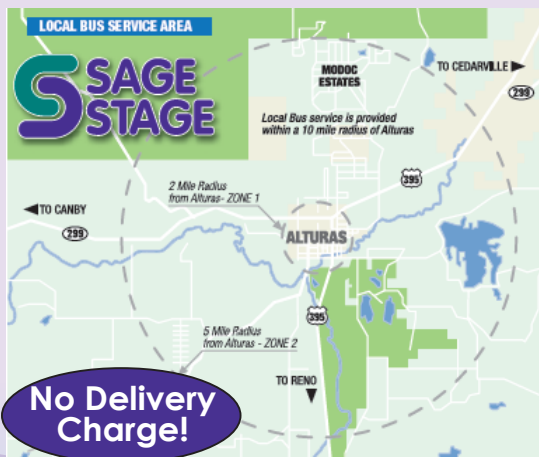

**SAGE
STAGE**

Call Us At
530-233-6410

Visit us online at www.sagestage.com