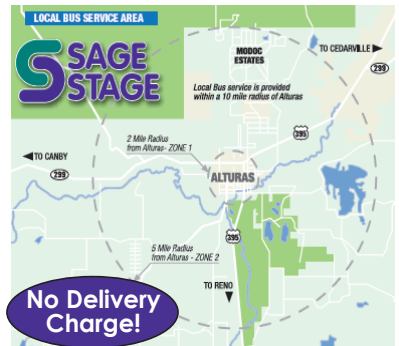

**Please call
530-233-6410**

**Local
Partners:**

- Four Corners Market
- Grocery Outlet
- Holiday Market
- Last Frontier Pharmacy
- Rite Aid Pharmacy

**S SAGE
STAGE**

www.sagestage.com • 530-233-6410