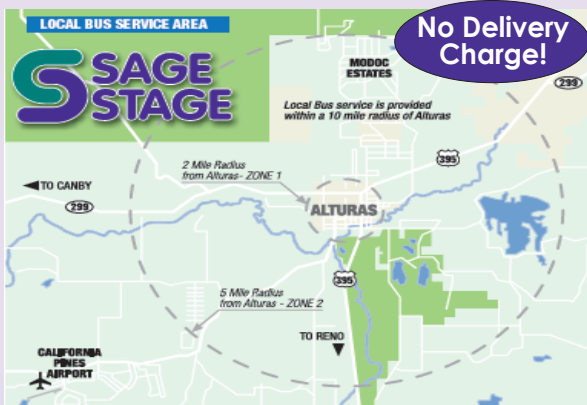

Intercity Services Are Suspended Until Further Notice Due To The COVID-19 Surge

(Services To Klamath Falls, Redding and Reno)

Local passenger services are still available

Social distancing on buses only allows three passengers on the bus at a time.

*Face coverings are required to board the bus

We continue to offer grocery & pharmacy deliveries at no cost!

Reservations Are Appreciated

No Delivery Charge!